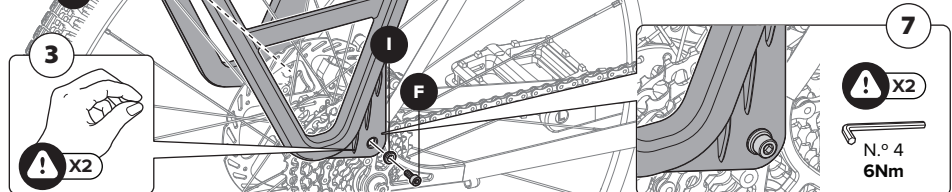

7

X2
N.º 4
6Nm

MAN0424

POLISPORT PLÁSTICOS, S.A.
AVENIDA FERREIRA DE CASTRO, 818
3720-024 CARREGOSA | PORTUGAL
polisport@polisport.com

SEPARATE WASTE COLLECTION.
CHECK YOUR LOCAL MUNICIPAL GUIDELINES.