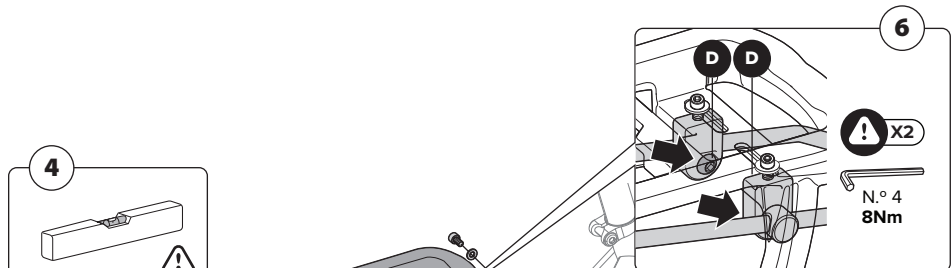

27 kg
MAX. LOAD

26" - 28"
WHEELS

143- 185 mm
DROPOUT DISTANCE

1200 g
LIGHTWEIGHT - HRP TECHNOLOGY
HOLLOW REINFORCED PARTS

A X1

B X2

C X2

D X2

F X4

G X2

H X2

I X2

**TOOL NEEDED
NOT INCLUDED**

1

2

X2
N.º 4
6Nm